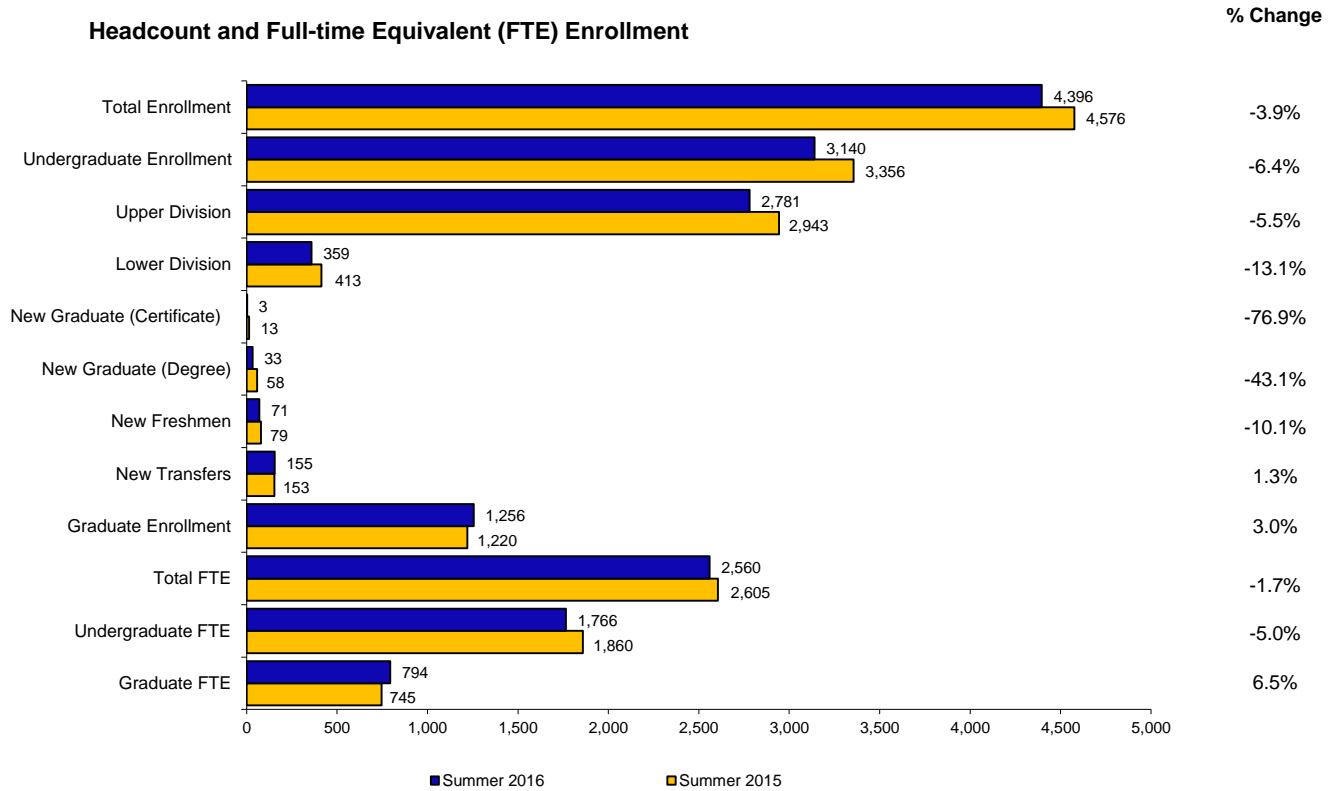

Enrollment Fact Sheet Summer 2016

-2.2%
 -5.0%
 -4.2%
 -12.3%
 6.5%
 -1.6%
 -3.9%
 -0.5%
 -36.0%